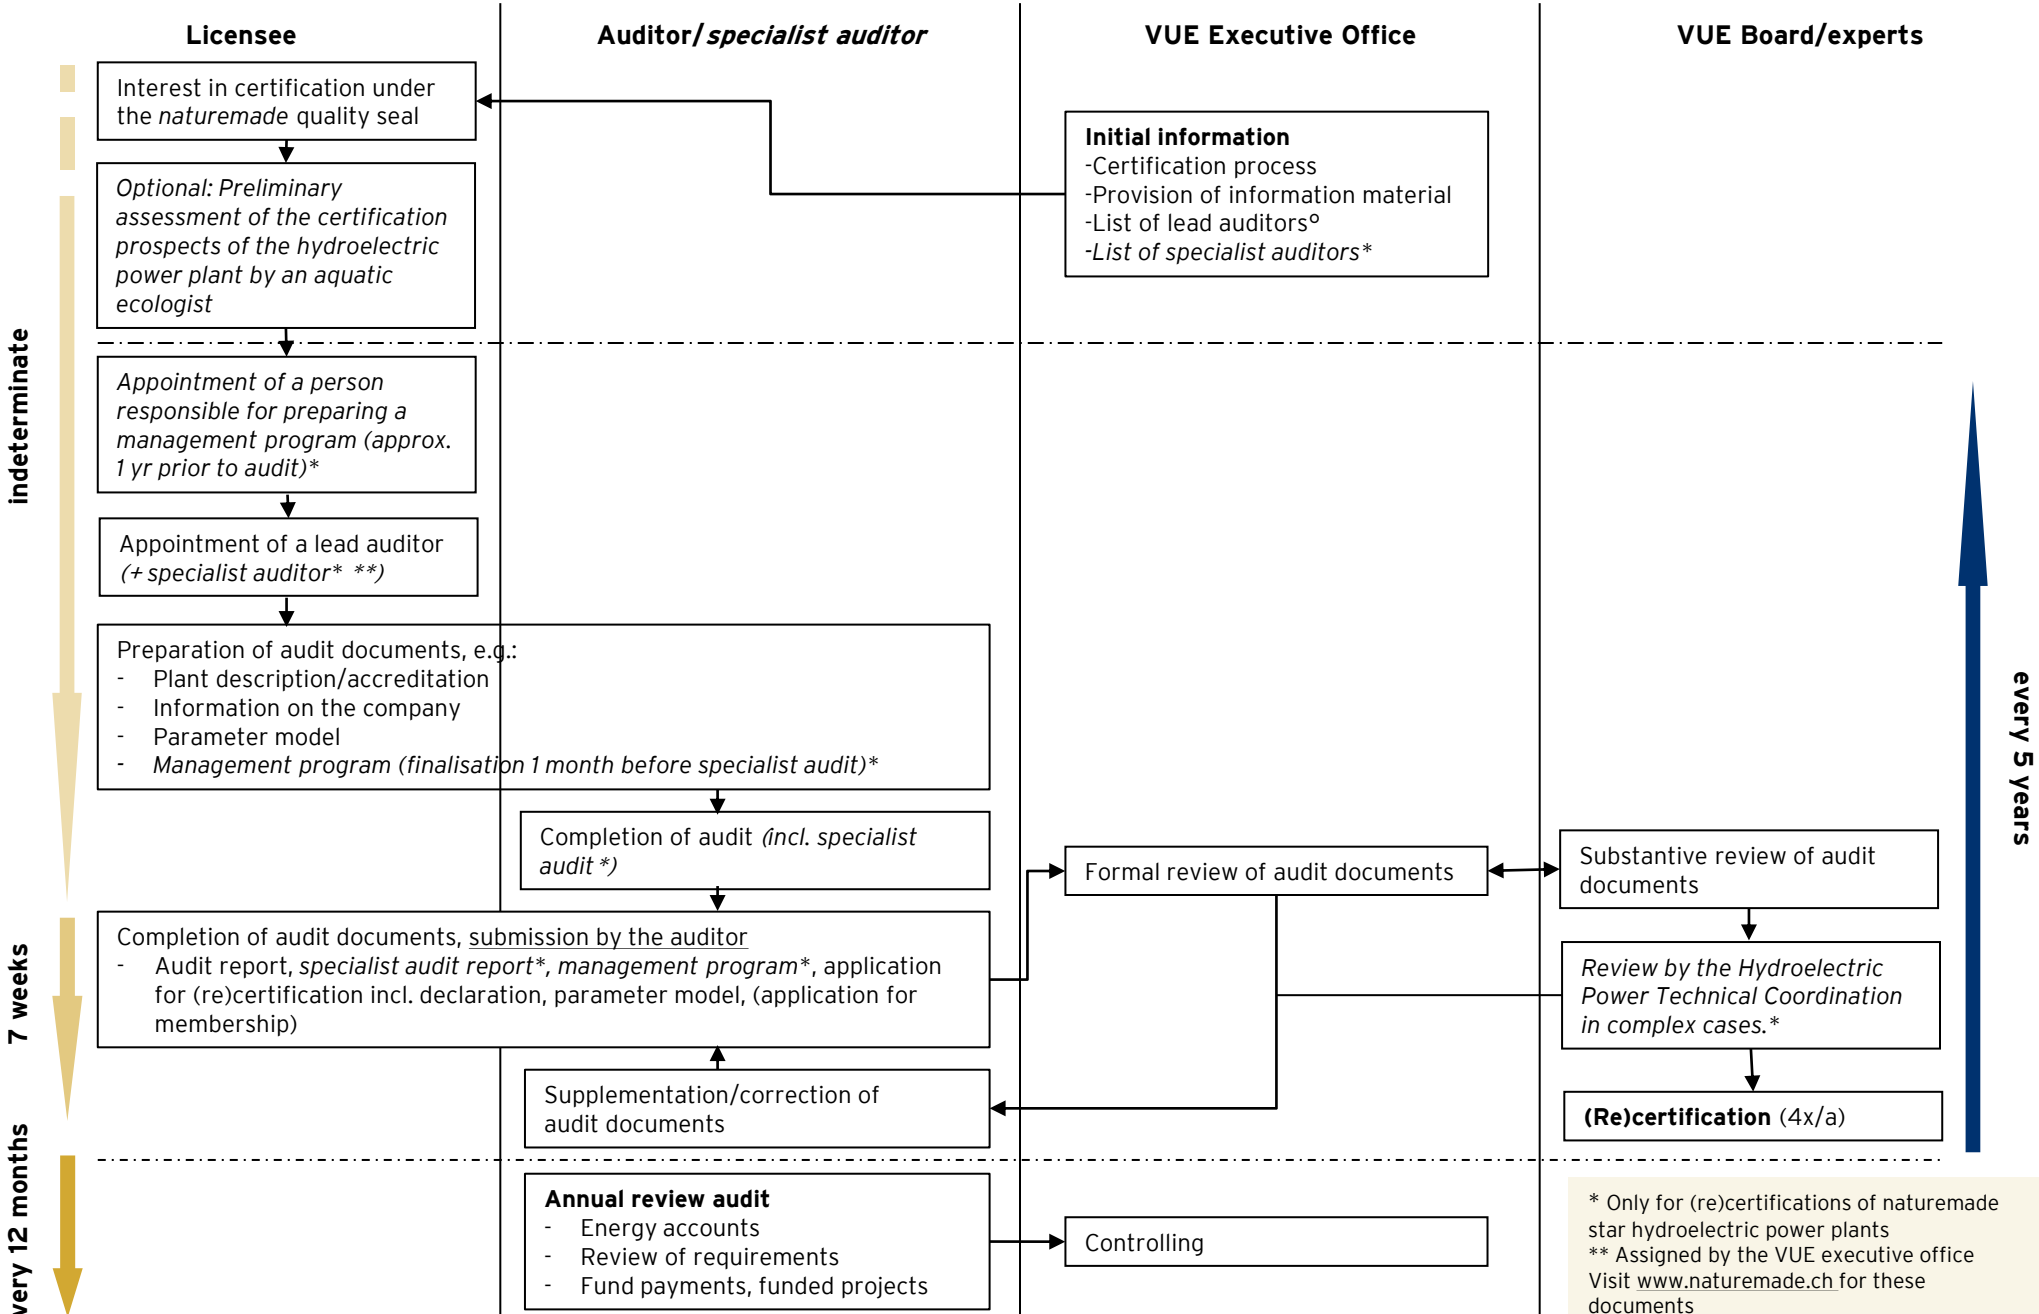

# Licensing flowchart

\* Only for (re)certifications of naturemade star hydroelectric power plants  
 \*\* Assigned by the VUE executive office  
 Visit [www.naturemade.ch](http://www.naturemade.ch) for these documents